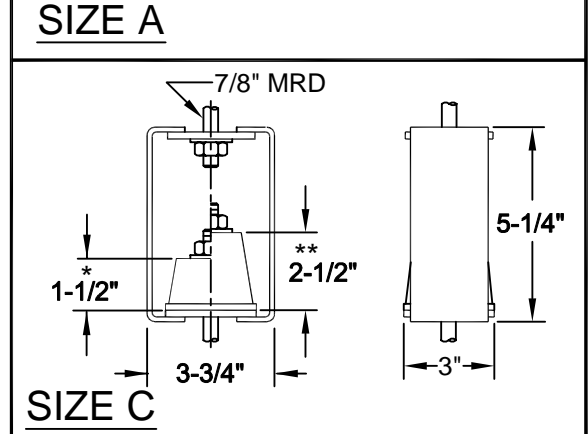

MAXIMUM LOAD RATING (lbs)				
COLOR CODE	SIZE			
	A	B	C	E
ORANGE	40	120	-	-
YELLOW	55	200	300	-
GREEN	80	280	520	1700
BLUE	130	400	750	2700
WHITE	-	-	1100	4200

HANGER SELECTION	HANGER LOCATION

**Notes:**

Threaded Rods, Nuts and Washers are not furnished unless specified in quotation or order.

Housing Finish

Zinc plated

Installation Instructions

See file F43

- \* TYPE RH: Single Deflection (1/4" max.)
- \*\* TYPE RHD: Double Deflection (1/2" max.)