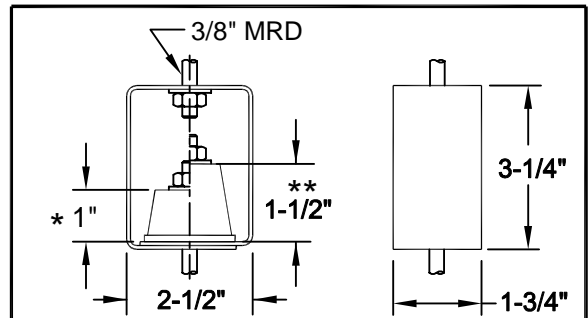

MAXIMUM LOAD RATING (lbs)				
COLOR CODE	SIZE			
	A	B	C	E
ORANGE	40	120	-	-
YELLOW	55	200	300	-
GREEN	80	280	520	1700
BLUE	130	400	750	2700
WHITE	-	-	1100	4200

HANGER SELECTION	HANGER LOCATION

**Notes:**

Threaded Rods, Nuts and Washers are not furnished unless specified in quotation or order.

Housing Finish

Zinc plated

Installation Instructions

See file F43

- \* TYPE RH: Single Deflection (1/4" max.)
- \*\* TYPE RHD: Double Deflection (1/2" max.)