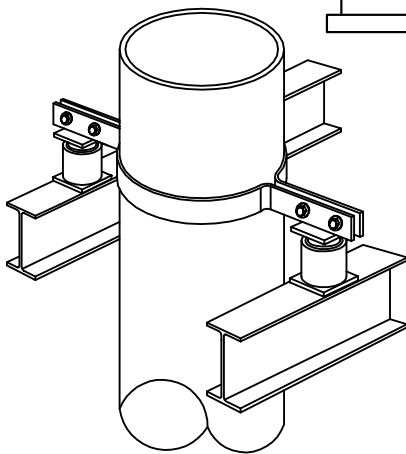

# RGB

**TYPICAL CALLOUT**

Pipe Guide Size

RGB - 350

### LOAD RATINGS

Size	Horizontal Capacity Per Pair (lbs.)	Rated Defl. (in.)	For use with Pipe size
75	1,000	0.1	5"
200	8,000	0.1	6" thru 12"
350	11,300	0.1	14" thru 24"

Weld or Bolt pipe clamp or bracket to RG

### DIMENSIONS (inches)

Size	W	H RG	H RGB	Tapped Hole	L	L <sub>1</sub>	T	MBD
75	3	4 1/2	4 1/2	1/2-13 UNC	6	5	1/4	3/8
200	4			7/8-9 UNC	11	8 1/2	3/8	5/8
350	6	5	5	1-1/8-7 UNC	12	9 1/2	1/2	3/4