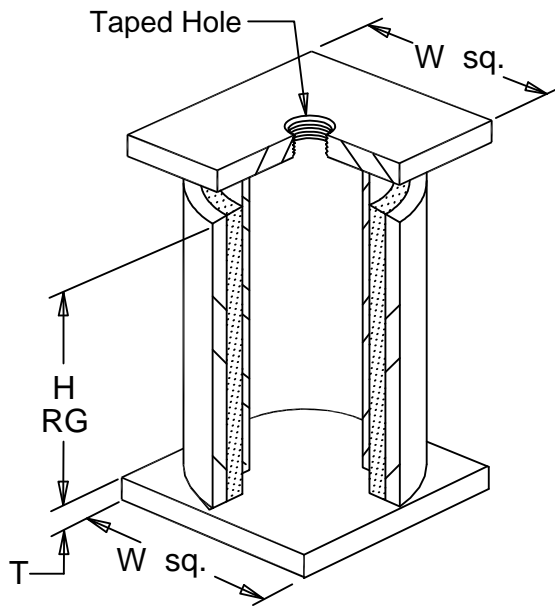

# RGB

**TYPICAL CALLOUT**

Pipe Guide Size

RGB - 350

### LOAD RATINGS

Size	Horizontal Capacity Per Pair (lbs.)	Rated Defl. (in.)	For use with Pipe size
75	1,000	0.1	5"
200	8,000	0.1	6" thru 12"
350	11,300	0.1	14" thru 24"

Weld or Bolt pipe clamp or bracket to RG

### DIMENSIONS (inches)

Size	W	H RG	H RGB	Tapped Hole	L	L <sub>1</sub>	T	MBD
75	3	4 1/2	4 1/2	1/2-13 UNC	6	5	1/4	3/8
200	4			7/8-9 UNC	11	8 1/2	3/8	5/8
350	6	5	5	1-1/8-7 UNC	12	9 1/2	1/2	3/4