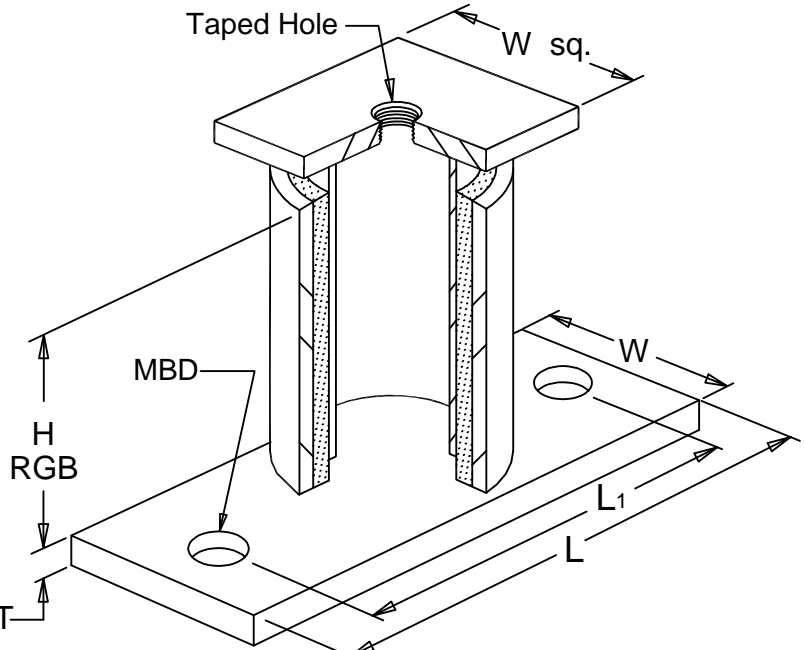

# RGB

**TYPICAL CALLOUT**

Pipe Guide Size

RGB - 350

### LOAD RATINGS

Size	Horizontal Capacity Per Pair (lbs.)	Rated Defl. (in.)	For use with Pipe size
75	1,000	0.1	5"
200	8,000	0.1	6" thru 12"
350	11,300	0.1	14" thru 24"

Weld or Bolt pipe clamp or bracket to RG

### DIMENSIONS (inches)

Size	W	H RG	H RGB	Tapped Hole	L	L <sub>1</sub>	T	MBD
75	3	4 1/2	4 1/2	1/2-13 UNC	6	5	1/4	3/8
200	4			7/8-9 UNC	11	8 1/2	3/8	5/8
350	6	5	5	1-1/8-7 UNC	12	9 1/2	1/2	3/4

# RG RGB

ALL DIRECTIONAL  
PIPE GUIDE

DO NOT SCALE DRAWING