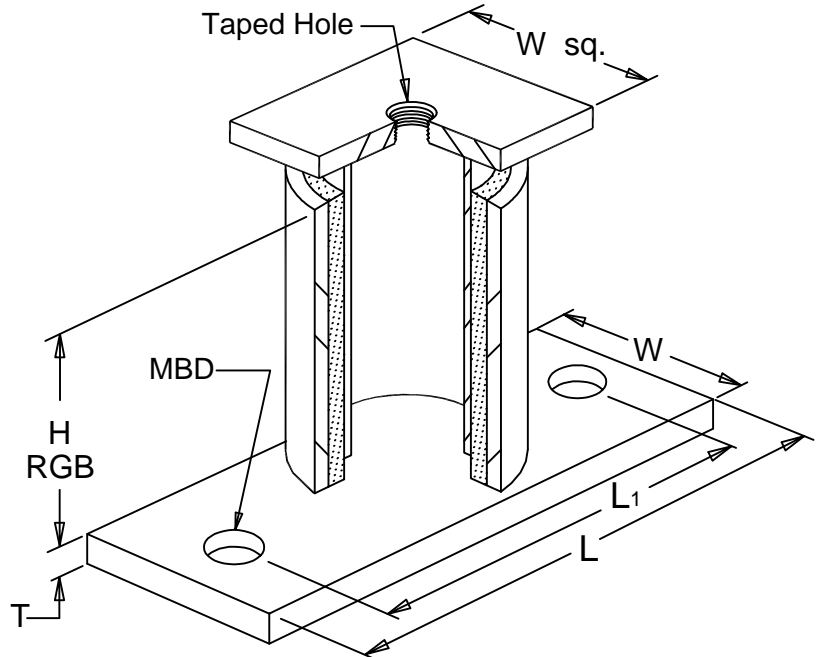

RG

RGB

TYPICAL CALLOUT	
Pipe	Size
Guide	RGB - 350

LOAD RATINGS

Size	Horizontal Capacity Per Pair (lbs.)	Rated Defl. (in.)	For use with Pipe size
75	1,000	0.1	5"
200	8,000	0.1	6" thru 12"
350	11,300	0.1	14" thru 24"

Weld or Bolt pipe clamp or bracket to RG

DIMENSIONS (inches)

Size	W	H RG	H RGB	Tapped Hole	L	L1	T	MBD
75	3	4 1/2	4 1/2	1/2-13 UNC	6	5	1/4	3/8
200	4			7/8-9 UNC	11	8 1/2	3/8	5/8
350	6	5	5	1-1/8-7 UNC	12	9 1/2	1/2	3/4