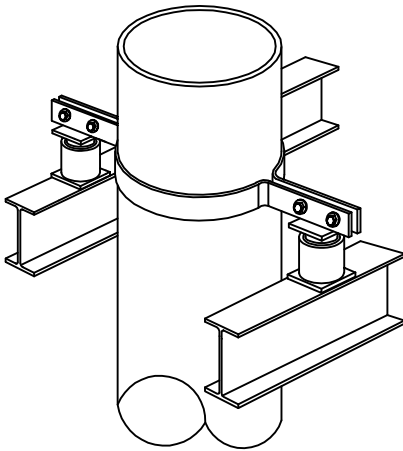

RG

RGB

TYPICAL CALLOUT	
Pipe	Size
Guide	RGB - 350

LOAD RATINGS

Size	Horizontal Capacity Per Pair (lbs.)	Rated Defl. (in.)	For use with Pipe size
75	1,000	0.1	5"
200	8,000	0.1	6" thru 12"
350	11,300	0.1	14" thru 24"

Weld or Bolt pipe clamp or bracket to RG

DIMENSIONS (inches)

Size	W	H RG	H RGB	Tapped Hole	L	L1	T	MBD
75	3	4 1/2	4 1/2	1/2-13 UNC	6	5	1/4	3/8
200	4			7/8-9 UNC	11	8 1/2	3/8	5/8
350	6	5	5	1-1/8-7 UNC	12	9 1/2	1/2	3/4