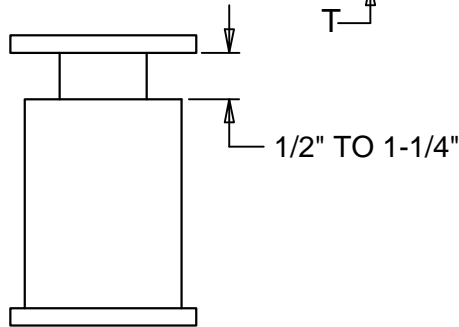

RG

RGB

TYPICAL CALLOUT	
Pipe	Size
Guide	RGB - 350

LOAD RATINGS

Size	Horizontal Capacity Per Pair (lbs.)	Rated Defl. (in.)	For use with Pipe size
75	1,000	0.1	5"
200	8,000	0.1	6" thru 12"
350	11,300	0.1	14" thru 24"

Weld or Bolt pipe clamp or bracket to RG

DIMENSIONS (inches)

Size	W	H RG	H RGB	Tapped Hole	L	L1	T	MBD
75	3	4 1/2	4 1/2	1/2-13 UNC	6	5	1/4	3/8
200	4			7/8-9 UNC	11	8 1/2	3/8	5/8
350	6	5	5	1-1/8-7 UNC	12	9 1/2	1/2	3/4