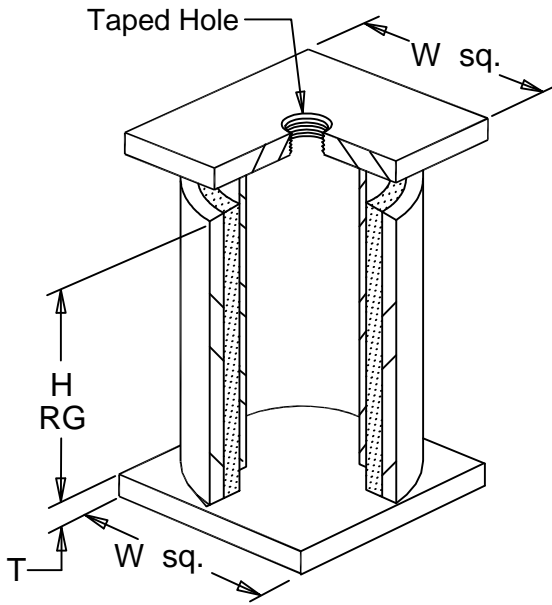

RG

RGB

TYPICAL CALLOUT	
Pipe	Size
Guide	RGB - 350

LOAD RATINGS

Size	Horizontal Capacity Per Pair (lbs.)	Rated Defl. (in.)	For use with Pipe size
75	1,000	0.1	5"
200	8,000	0.1	6" thru 12"
350	11,300	0.1	14" thru 24"

Weld or Bolt pipe clamp or bracket to RG

DIMENSIONS (inches)

Size	W	H RG	H RGB	Tapped Hole	L	L1	T	MBD
75	3	4 1/2	4 1/2	1/2-13 UNC	6	5	1/4	3/8
200	4			7/8-9 UNC	11	8 1/2	3/8	5/8
350	6	5	5	1-1/8-7 UNC	12	9 1/2	1/2	3/4