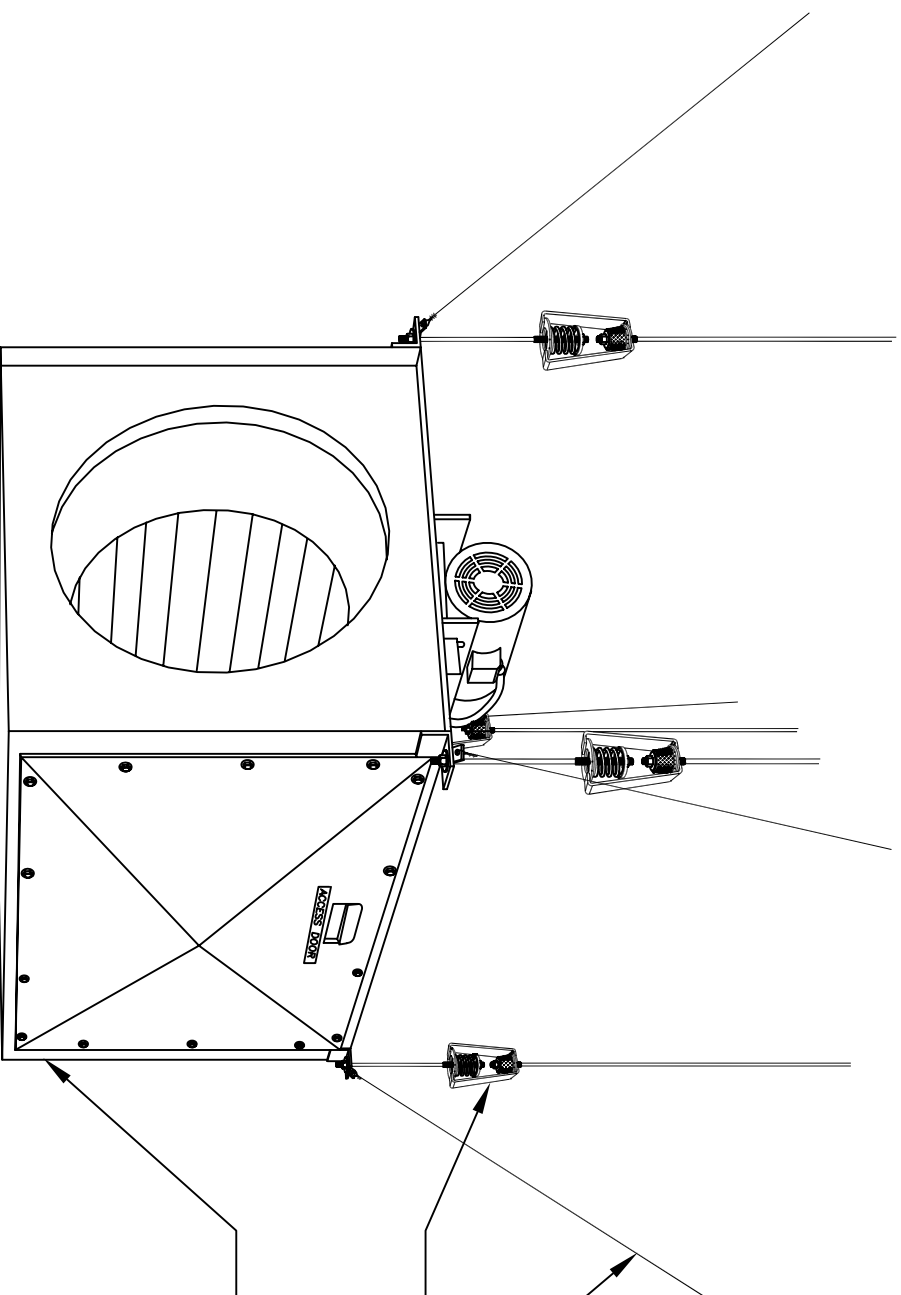

VIBRATION/ ISOLATION & SEISMIC DETAIL

CABLE RESTRAINTS
(WHERE REQUIRED)

CALDYN HANGER
HH30 NEOPRENE & SPRING
COMBINATION HANGER

MECHANICAL EQUIPMENT
FAN COIL, INLINE FAN,
SUSPENDED EQUIPMENT)

SCALE

N.T.S.

EQUIPMENT SUSPENDED ON HH30 HANGERS
NEOPRENE & SPRING COMBINATION HANGERS